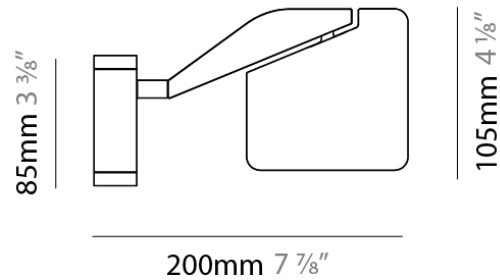

JACKIE SURFACE

D83410-TIM

PROJECT _____

TYPE _____

NOTES _____

QUANTITY _____

DATE _____

GENERAL

Series: Jackie
Brand: Panzeri
Division: Design
Mounting Type: Surface
Mounting Location: Wall
Subcategory: Task

PHYSICAL

Shape: Abstract
Length (mm): 105
Length (in): 4 1/8
Width (mm): 105
Width (in): 4 1/8
Height (mm): 105
Height (in): 4 1/8
Extension (mm): 200
Extension (in): 7 7/8
Light Distribution: Adjustable / Direct
Weight (kg): 0.525
Weight (lbs): 1.157
Diffuser: Acrylic - satin finish
Fixture Material: Aluminum Die Cast

ELECTRICAL

Lamp Type: LED
Input Wattage (W): 10
Total Output Wattage (W): 8
Dimming: 5-Step Touch Dimming
Driver Included: Yes
Driver Location: Integrated
Driver Type: Constant Current 120Vac
Driver Class: Class 2
Input Voltage (V): 120
Output Voltage (V): 24

LED

Number of LEDs: 1
Color Temperature (°K): 3000
Max. Delivered Lumen (lm): 526
Nominal Lumen (lm): 600
CRI: >90 CRI
Efficiency (%): 87.667
Efficacy (lm/w): 52.6
Lamp Life (hrs): 50000

OPTICAL

Optic°: Diffused

RATINGS AND CERTIFICATIONS

Certified By: CSA Certified to UL and CSA Standards
IP rating: IP40