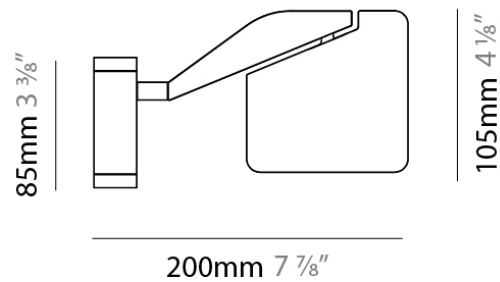

JACKIE SURFACE

D83410-BLK

PROJECT _____

TYPE _____

NOTES _____

QUANTITY _____

DATE _____

GENERAL

Series: Jackie
Brand: Panzeri
Division: Design
Mounting Type: Surface
Mounting Location: Wall
Subcategory: Task

PHYSICAL

Shape: Abstract
Length (mm): 105
Length (in): 4 1/8
Width (mm): 105
Width (in): 4 1/8
Height (mm): 105
Height (in): 4 1/8
Extension (mm): 200
Extension (in): 7 7/8
Light Distribution: Adjustable / Direct
Weight (kg): 0.525
Weight (lbs): 1.157
Diffuser: Acrylic - satin finish
Fixture Material: Aluminum Die Cast

ELECTRICAL

Input Wattage Range: 10 - 19 W
Lamp Type: LED
Input Wattage (W): 10
Total Output Wattage (W): 8
Dimming: 5-Step Touch Dimming
Driver Included: Yes
Driver Location: Integrated
Driver Type: Constant Current - 120Vac
Driver Class: Class 2
Input Voltage (V): 120
Output Voltage (V): 24

LED

Number of LEDs: 1
Color Temperature (°K): 3000
Max. Delivered Lumen (lm): 526
Nominal Lumen (lm): 600
CRI: >90 CRI
Efficiency (%): 87.667
Efficacy (lm/w): 52.6
Lamp Life (hrs): 50000

OPTICAL

Optic°: Diffused

RATINGS AND CERTIFICATIONS

Certified By: CSA Certified to UL and CSA Standards
IP rating: IP40