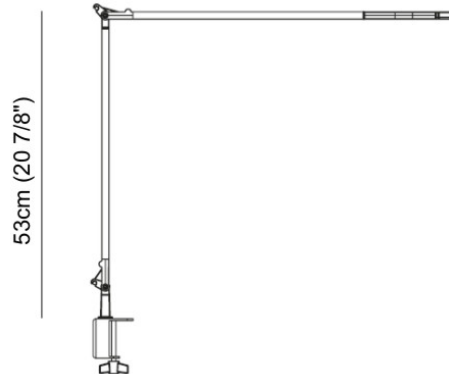

53cm (20 7/8")

5cm (1 15/16")